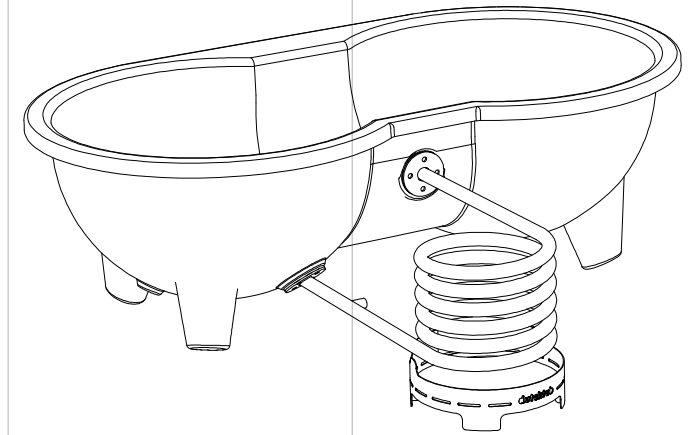

Options *Opties*

The options will be delivered in the Dutchtub packaging without extra costs.
De opties worden geleverd in de Dutchtub verpakking zonder extra kosten.